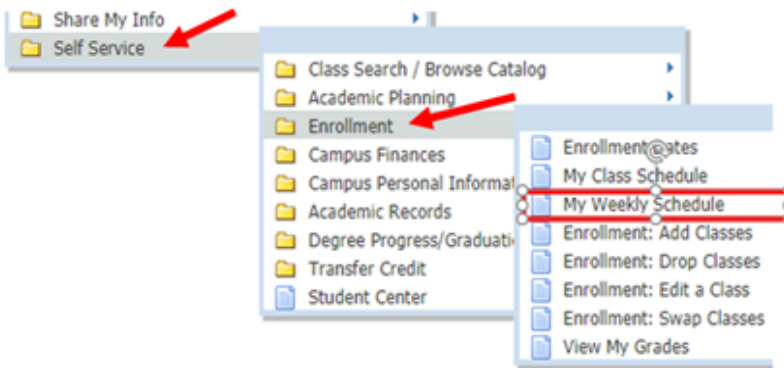

# Viewing Weekly Schedule

1. Go to HWS Peoplesoft Portal Landing Page and click on Campus Solutions

2. Enter your username and password

3. A new window should appear. Click on Main Menu

4. Click on Self Service, Enrollment, and then View My Grades

5. Your weekly schedule displays. By default, it displays your schedule for the current week in calendar format

Search Plan Enroll My Academics

my class schedule add drop swap edit term information

**My Class Schedule**