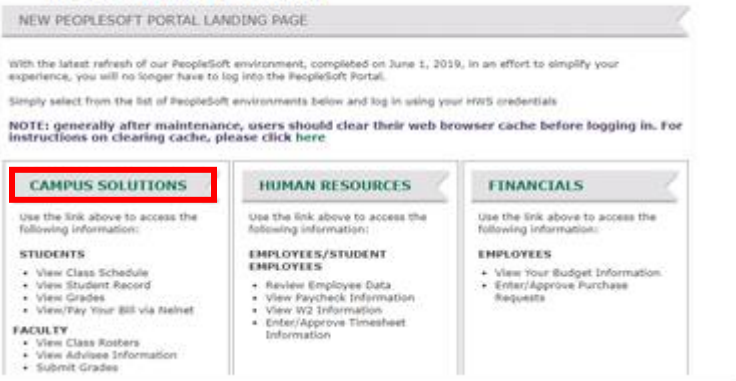

# Viewing Weekly Schedule

1. Go to HWS Peoplesoft Portal Landing Page and click on Campus Solutions

2. Enter your username and password

3. A new window should appear. Click on Main Menu

4. Click on Self Service, Enrollment, and then View My Grades