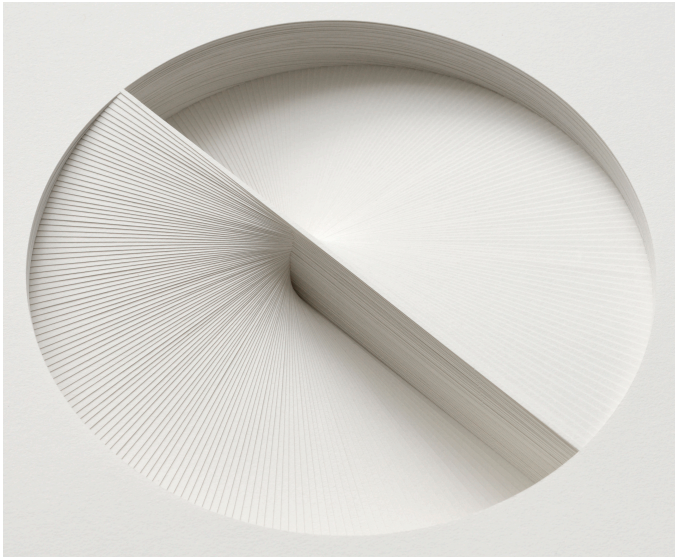

**Comparative Form in White (Rotation, CW) (2013)**

Paper  
26 cm x 32.5 cm x 3 cm  
Bianca Chang

**Comparative Form in White (Rotation, CCW) (2013)**

Paper

26 cm x 32.5 cm x 3 cm

Bianca Chang

**Comparative Form in White (Rotation, CW) (2013)**  
Detail  
Bianca Chang